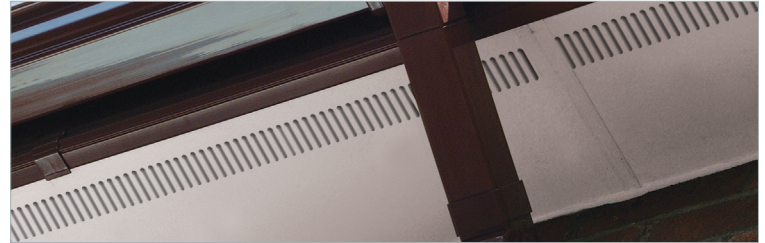

We offer a complete range of soffit boards which perfectly complement our fascia boards. These high-quality components give your roofline an attractive, clean-edged finish and require minimal maintenance. There are three soffit styles available, which are fully compatible with our fascia systems for an exact colour-match.

Eurosoffit board

With built-in ventilation slots to ensure your loft is well ventilated at all times, preventing damp and protecting the rafters from rot.