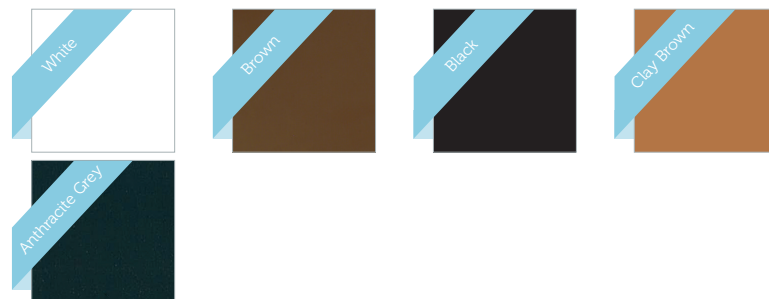

114mm × 59mm

Our stylish, contemporary square-line guttering is suitable for all residential buildings. The guttering is available in 4m lengths. Top-hung fascia brackets are available to give a smoother look to your roofline.

Colours available include