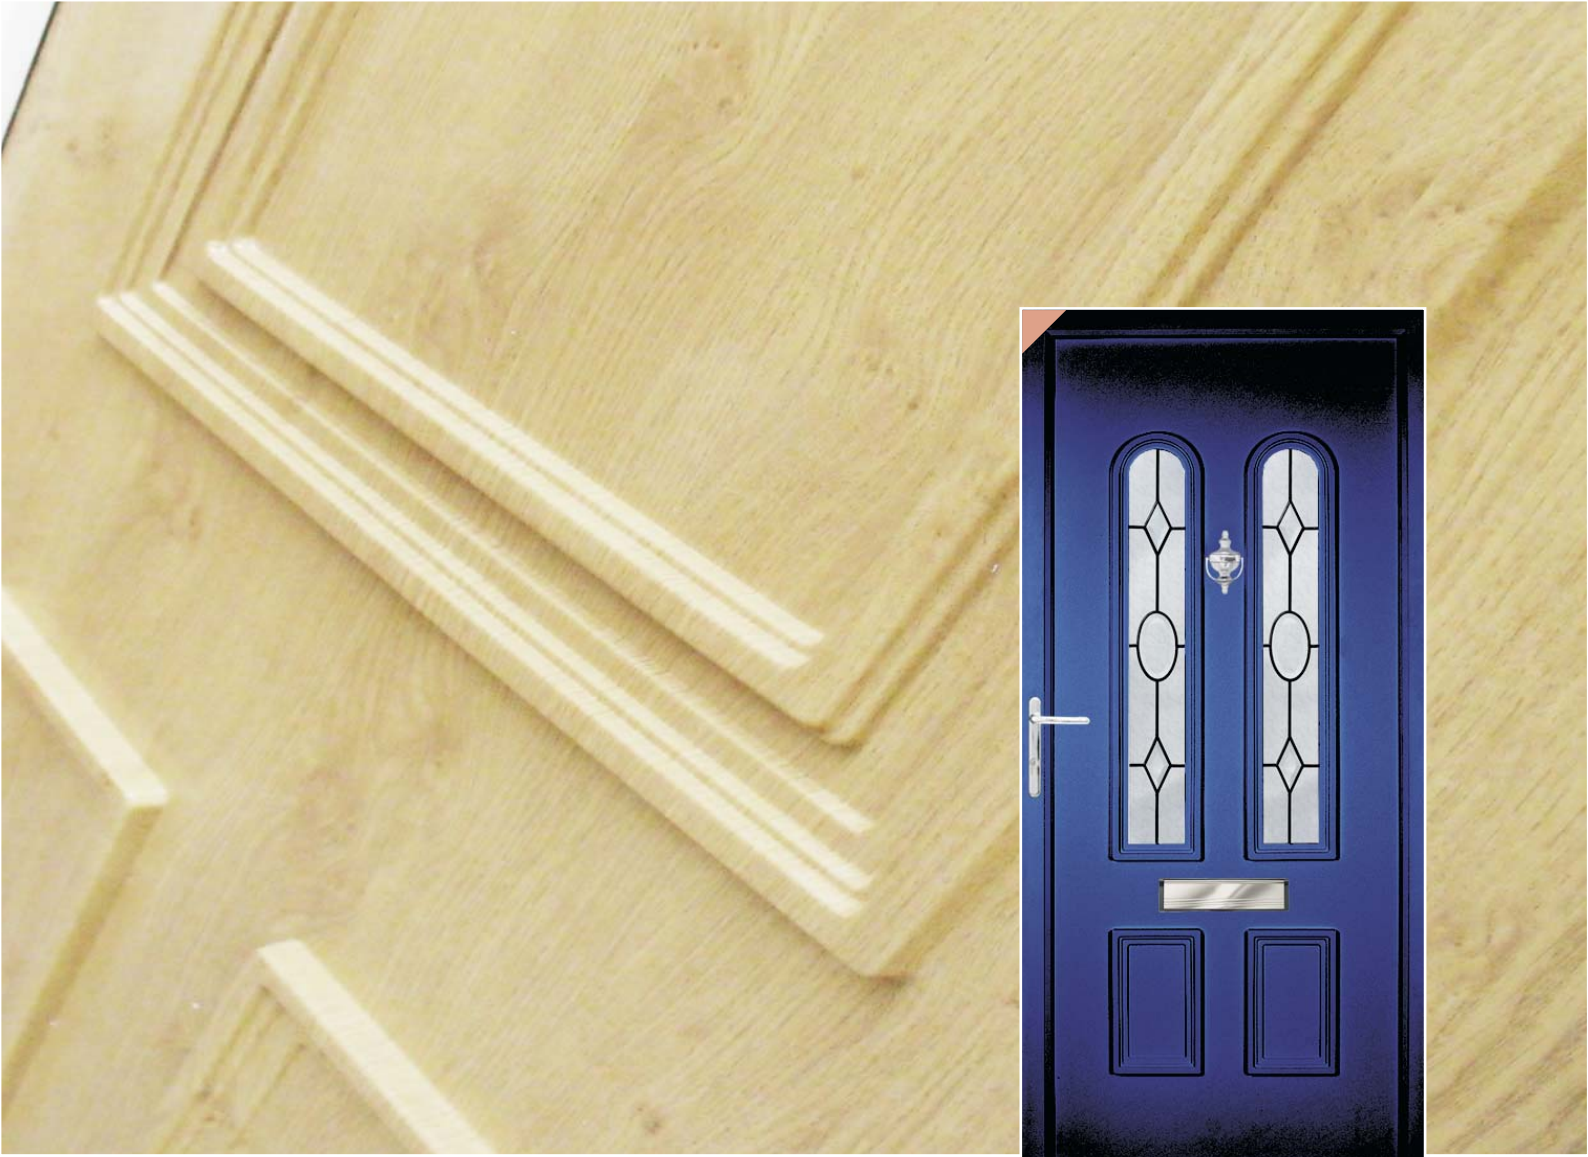

Custom colour available

Protected by CoolSkin

CoolSkin is a PVC sheet laminated to a decorative heat reflective foil, which has been designed and manufactured specifically for PVC door panel manufacture, such as our own at Nice Door Panels. It is easily vacuum formed, does not have any moisture problems, nor fail at high temperatures and matches the vast majority of all PVCu door and window profiles in the UK.